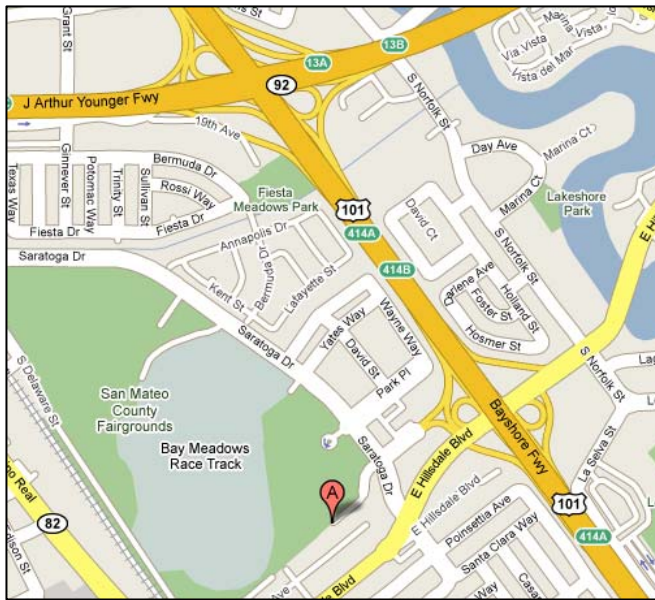

Franklin Templeton Investments

One Franklin Parkway
Building 970, 1st Floor
San Mateo, CA 94403

Driving from the South

From Highway 101 North take the Hillsdale Boulevard/ San Mateo exit.
Turn left at the light and go over Highway 101.
Turn right at the second light onto Saratoga Drive.
Turn left at the second light onto Park Place.
Stay right around the fountain and take the first right for parking.

Driving from the North

From Highway 101 South take the Hillsdale Boulevard/San Mateo exit.
Stay to the right as the exit ramp becomes Franklin Parkway.
Turn right at the second light onto Saratoga Drive.
Turn left at the next light onto Park Place.
Stay right around the fountain and take the first right for parking.

Driving from the East

From Highway 92 West take the Highway 101 South exit.
Take Highway 101 South to the Hillsdale Boulevard/San Mateo exit.
Stay to the right as the exit ramp becomes Franklin Parkway.
Turn right at the second light onto Saratoga Drive.
Turn left at the next light onto Park Place.
Stay right around the fountain and take the first right for parking.

Driving from the West

From Highway 92 East take the Highway 101 South exit.
Take Highway 101 South to the Hillsdale Boulevard/San Mateo exit.
Stay to the right as the exit ramp becomes Franklin Parkway.
Turn right at the second light onto Saratoga Drive.
Turn left at the next light onto Park Place.
Stay right around the fountain and take the first right for parking.